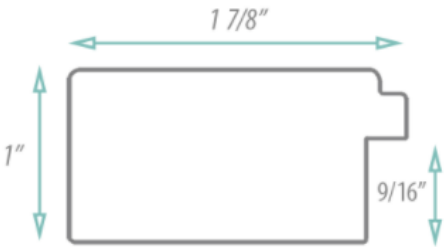

## FRAMED MIRRORS COLLECTION

- FEATURES:**
- ONE 21X40" HIGH RESOLUTION SILVER PLATE GLASS MIRROR SIZE W/ DECORATIVE FRAME.
  - "WALL HUGGER" HANGER FOR MOUNTING INCLUDED.
  - STANDARD MOUNTING STYLE IS VERTICAL. FOR HORIZONTAL, PLEASE SPECIFY WHEN ORDERING.
  - PACKED IN FOUR WALL (FOLDED DOUBLE WALL) CORRUGATION.
  - STYLE: MODERN
  - COLOR: BLACK
  - FINISH: MATTE

- MIRROR FINISHES:**
- FLAT POLISHED EDGE
  - BEVELED EDGE

**OVERALL SIZE DIMENSION: 25" WIDE X 44" HIGH X 1" DEEP**